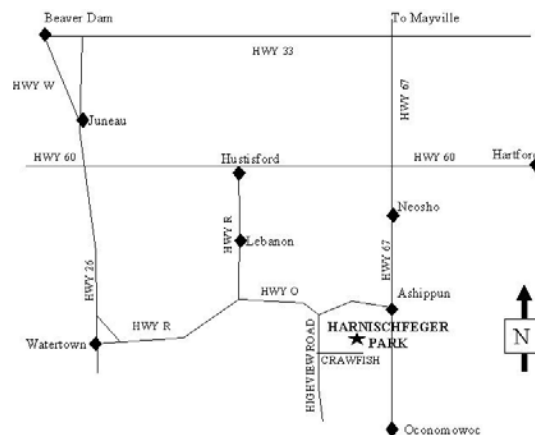

Have Fun!

SCORECARD

HOLE	Player 1	Player 2	Player 3	Player 4
1				
2				
3				
4				
5				
6				
7				
8				
9				
Total				

Harnischfeger County Park

Disc Golf

Harnischfeger Park is 132 acres of wooded areas and open space located along the Rock River in Southeast Dodge County. The park is about one mile directly west of the community of Ashippun, about 8 miles east of Watertown and 8 miles north of Oconomowoc. In addition to a 9 hole disc golf course, the park offers a clubhouse and 2 picnic pavilions available for rental, camping, miniature golf, volleyball courts, hiking & horse trails, fishing, a new playground, canoeing and kayaking with rentals available.

www.dodgeparks.com

DODGE COUNTY - HARNISCHFEGER PARK

HARNISCHFEGER PARK DISC GOLF COURSE

Hole #	Sponsor	Distance (feet)	Beginner Par	Advanced Par
1	Town & Country Bank	250	4	3
2	Speed Systems, Inc.	288	5	3
3	Pepsi Americas of Beaver Dam	263	5	3
4	Horicon Bank	206	4	3
5	Glenn's Market	232	4	3
6	Open	324	5	3
7	Open	265	4	3
8	Scott Kolbow Family	328	5	3
9	Harnischfeger Employee Association	225	4	3
Totals		2381	40	27